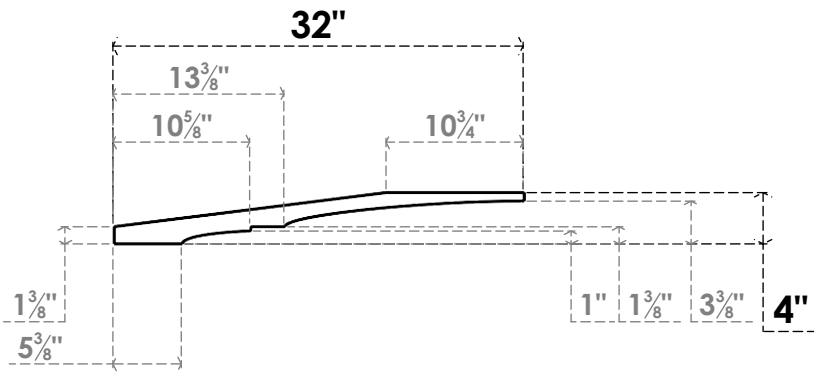

ITEM NUMBER: BRCPC035X32000X04000BOA

3 1/2"W X 32"D X 4"H BALBOA ARCHITECTURAL GRADE PVC CLOSED KNEE BRACE

SIDE PROFILE

FRONT PROFILE

ISOMETRIC

EKENA MILLWORK
2300 WEST MAIN ST.
CLARKSVILLE, TX 75426
TOLL FREE: 866-607-0453
WWW.EKENAMILLWORK.COM