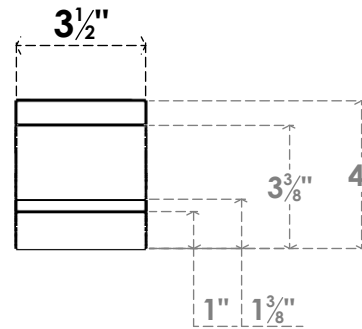

ITEM NUMBER: BRCPC035X32000X04000BOA

3 1/2"W X 32"D X 4"H BALBOA ARCHITECTURAL GRADE PVC CLOSED KNEE BRACE

SIDE PROFILE

FRONT PROFILE

ISOMETRIC

EKENA MILLWORK
2300 WEST MAIN ST.
CLARKSVILLE, TX 75426
TOLL FREE: 866-607-0453
WWW.EKENAMILLWORK.COM