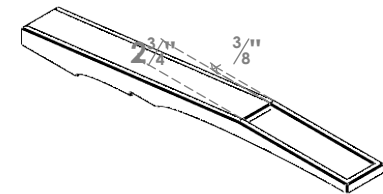

ITEM NUMBER: BRCPC035X32000X04000BOA

3 1/2"W X 32"D X 4"H BALBOA ARCHITECTURAL GRADE PVC CLOSED KNEE BRACE

SIDE PROFILE

FRONT PROFILE

ISOMETRIC

EKENA MILLWORK
2300 WEST MAIN ST.
CLARKSVILLE, TX 75426
TOLL FREE: 866-607-0453
WWW.EKENAMILLWORK.COM